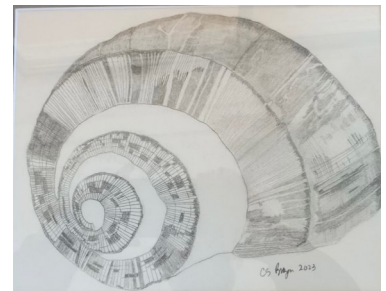

Visit paloverdeartists.com for more information